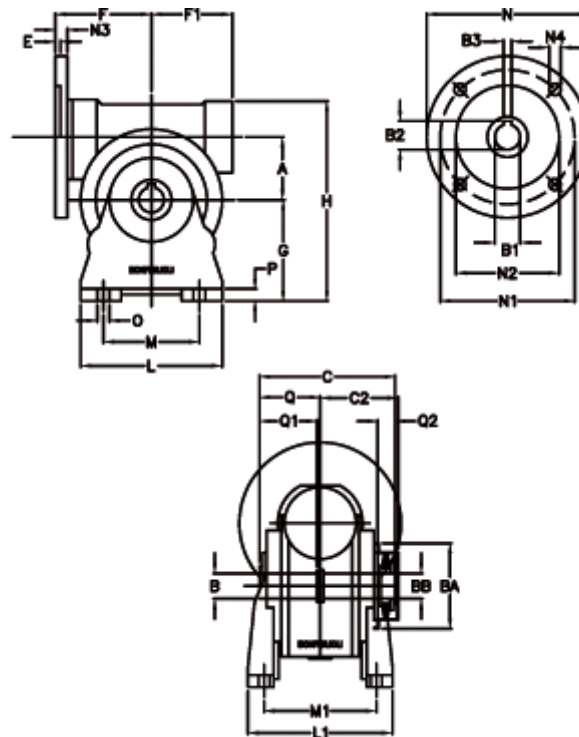

Article number: 390204400722216

Description: Worm Gear with Torque Limiter
VF 44-L1-A-7-P63B5

Measures

a = 44.60	C2 = 48	L1 = 98.0	O = 8.5
B = 18	Description = VF 44A-xx-63B5	m = 52	P = 10
B1 E7 = 11	E = 2.0	M1 = 81.0	Q = 32.0
B2 = 12.8	F = 65	N = 140	Q1 = 32
B3 H9 = 4	F1 = 54	N1 = 115	Q2 = 12
BA = 40	g = 72	N2 = 95	
BB H7 = 11	H = 143	N3 = 10.5	
C = 79	L = 90	N4 = 9,5	